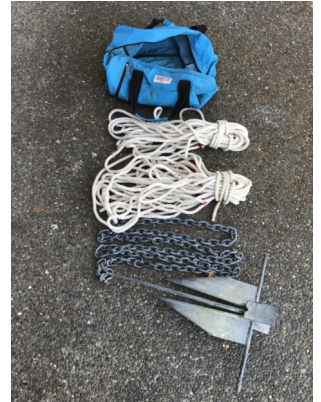

12 lb. Danforth anchor with 5.5 feet of chain (6 lb.) and 145 feet of rope rode marked at 30, 60, 90, and 120 feet above the anchor. \$90

5 lb. Danforth anchor with 10.5 feet of chain (9 lb.) and 145 feet of rope rode marked at 30, 60, 90, and 120 feet above the anchor. \$35

Barlow 20 winch (2) \$79 each

Rope clutches \$35 each

6 inch aluminum cleats \$10 each

Tiller for Catalina 25 (and can be used on similar size boats) \$100

Navigation bow lights \$20/pair